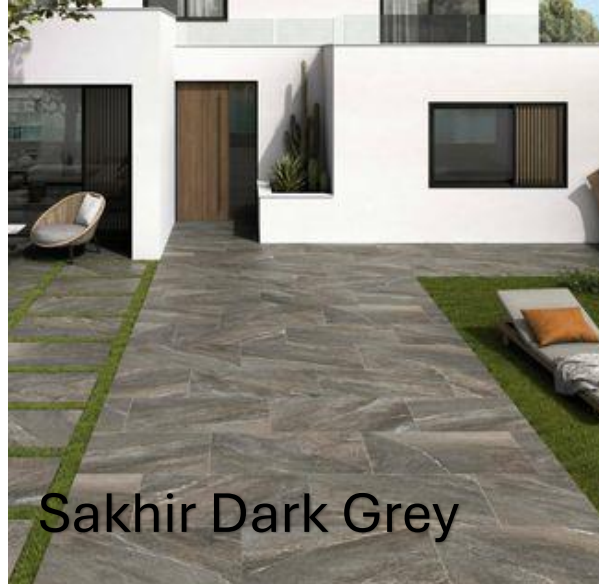

Sakhir Dark Grey