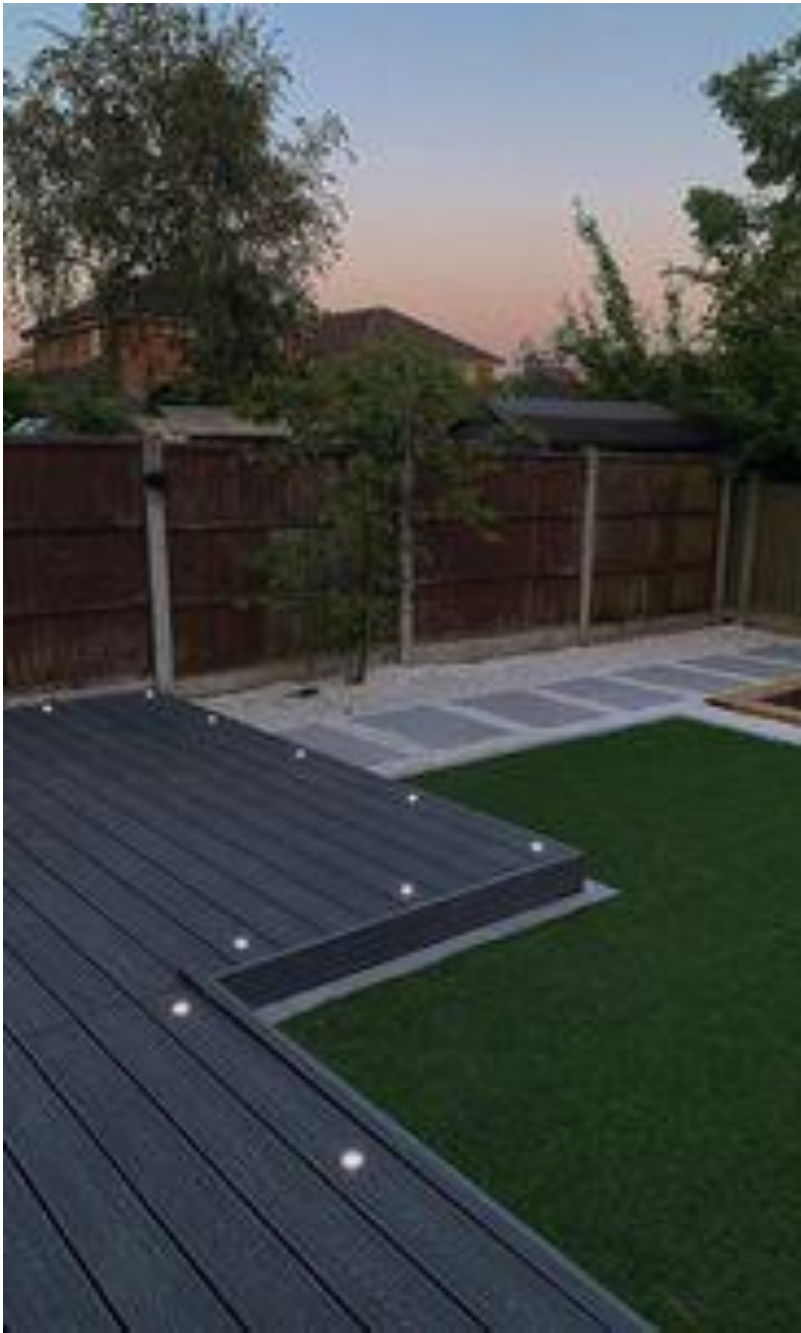

DECKING, PLANTERS,  
WALLING, FENCING + MORE

# Contrasting Paving Ideas

Rust

Wall / Planter Cladding

Steel

Graphite

Bespoke Pergolas

Samples available in our Artificial Range  
We recommend 38mm Ambleside

**SK** DRIVEWAYS &  
LANDSCAPES