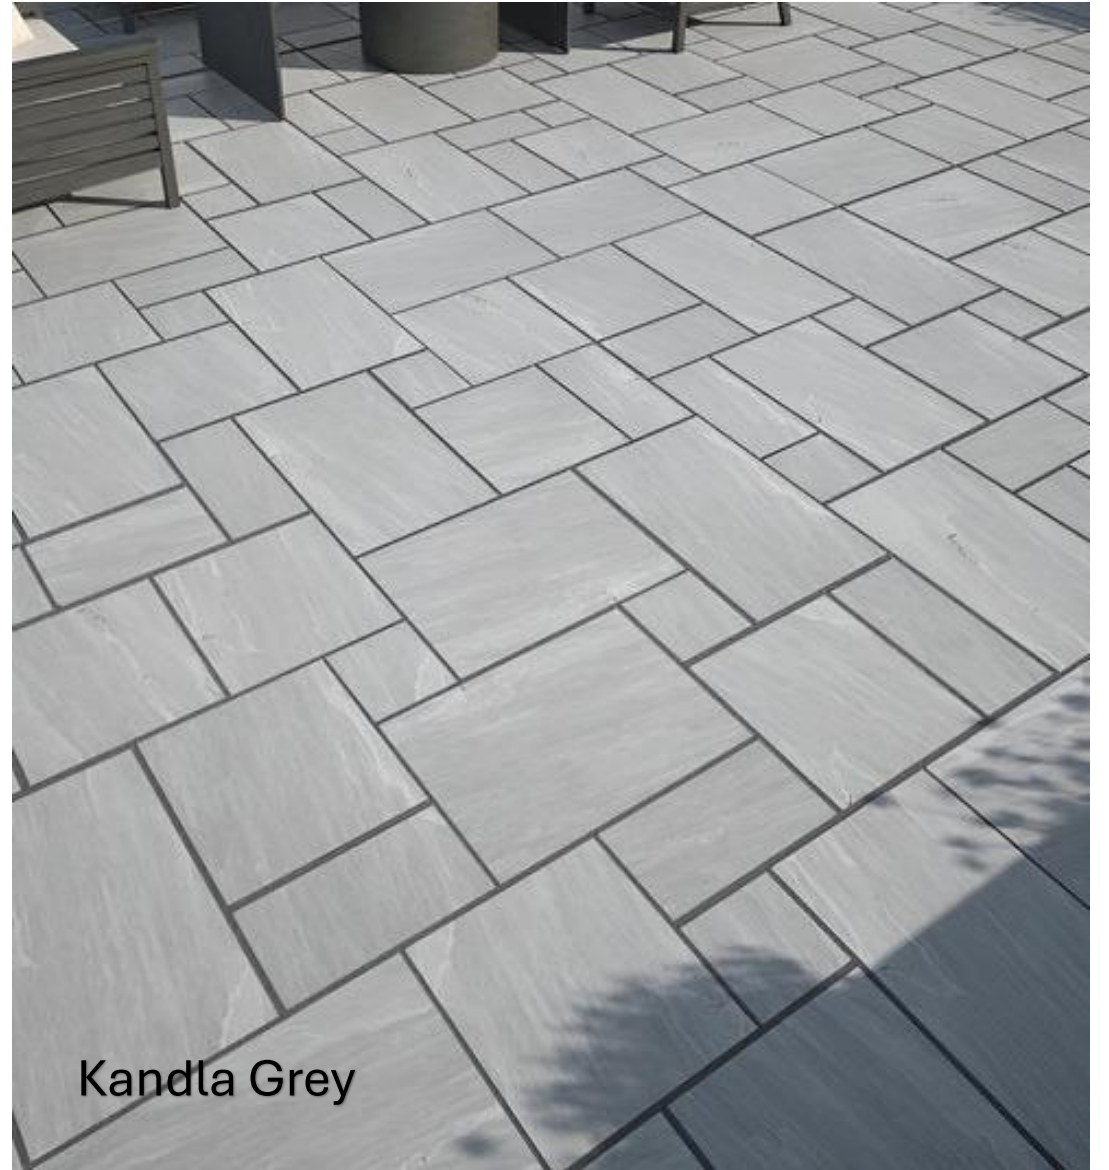

Kandla Grey